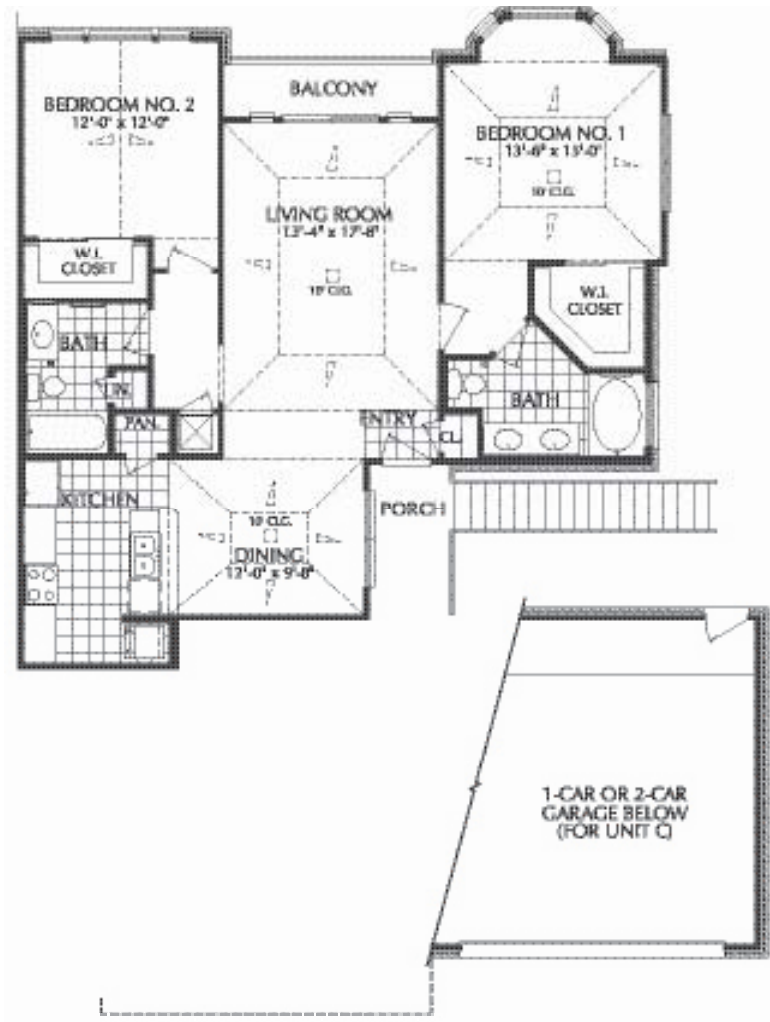

FLOOR PLAN
A

San Brisas

2020 ELDRIDGE PARKWAY • HOUSTON • TX 77077
TEL: 281.752.7650 • FAX: 281.752.7670

Plan A

1 BEDROOM / 1 BATH
886 SQ.FT.

FLOOR PLAN
B

San Brisas

2020 ELDRIDGE PARKWAY • HOUSTON • TX 77077
TEL: 281.752.7650 • FAX: 281.752.7670

Plan B

1 BEDROOM / 1 BATH / STUDY
1034 SQ.FT.

FLOOR PLAN C

San Brisas

2020 ELDRIDGE PARKWAY • HOUSTON • TX 77077
TEL: 281.752.7650 • FAX: 281.752.7670

Plan C

2 BEDROOM / 2 BATH
1212 SQ. FT.

FLOOR PLAN D

San Brisas

2020 ELDRIDGE PARKWAY • HOUSTON • TX 77077
TEL: 281.752.7650 • FAX: 281.752.7670

Plan D

2 BEDROOM / 2 BATH
1224 SQ. FT.

F
L O O R P L A N
E

San Brisas

2020 ELDRIDGE PARKWAY • HOUSTON • TX 77077
TEL: 281.752.7650 • FAX: 281.752.7670

Plan E

2 BEDROOM / 2 BATH
1236 SQ. FT.

F FLOOR PLAN

San Brisas

2020 ELDRIDGE PARKWAY • HOUSTON • TX 77077
TEL: 281.752.7650 • FAX: 281.752.7670

Plan F

2 BEDROOM / 2 BATH
1240 SQ. FT.

FLOOR PLAN G