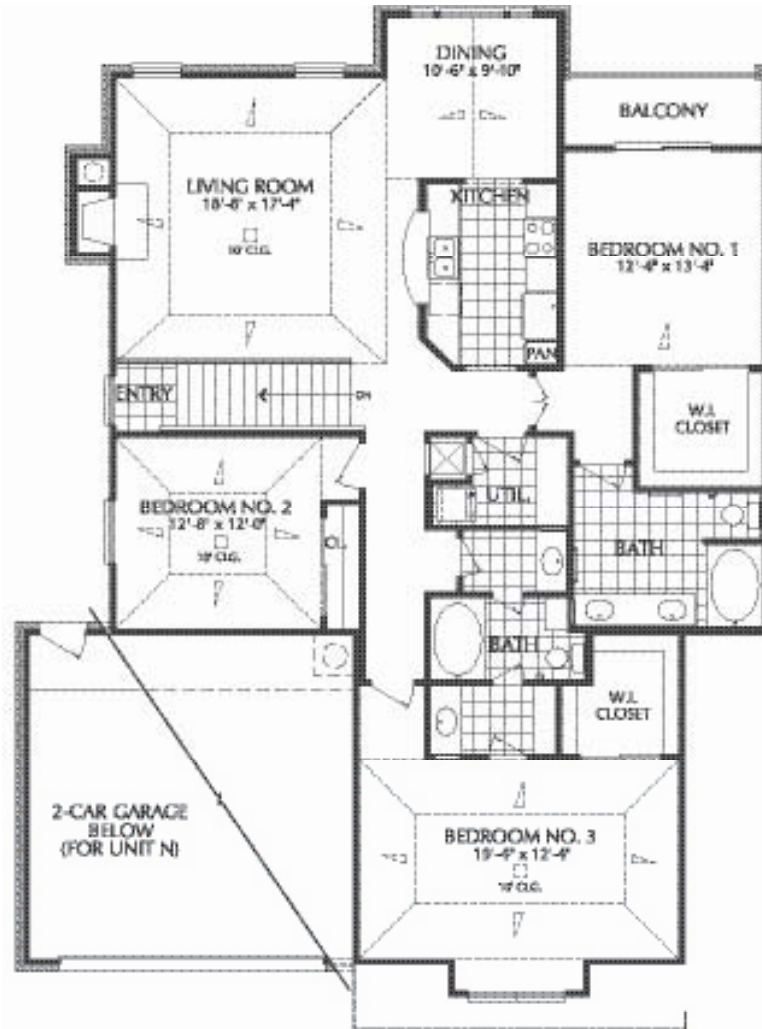

San Brisas

2020 ELDRIDGE PARKWAY • HOUSTON • TX 77077
TEL: 281.752.7650 • FAX: 281.752.7670

Plan K

3 BEDROOM / 3 BATH
1587 SQ. FT.

FLOOR PLAN L

San Brisas

2020 ELDRIDGE PARKWAY • HOUSTON • TX 77077
TEL: 281.752.7650 • FAX: 281.752.7670

Plan L

3 BEDROOM / 3 BATH
1568 SQ. FT.

FLOOR PLAN M

San Brisas

RIDGE PARKWAY • HOUSTON • TX 77077
1.752.7650 • FAX: 281.752.7670

Plan M

3 BEDROOM / 3 BATH
1778 SQ. FT.

FLOOR PLAN
N

San Brisas

2020 ELDRIDGE PARKWAY • HOUSTON • TX 77077
TEL: 281.752.7650 • FAX: 281.752.7670

Plan N

3 BEDROOM / 2 BATH
1819 SQ. FT.

FLOOR PLAN
O

San Brisas

2020 ELDRIDGE PARKWAY • HOUSTON • TX 77077
TEL: 281.752.7650 • FAX: 281.752.7670