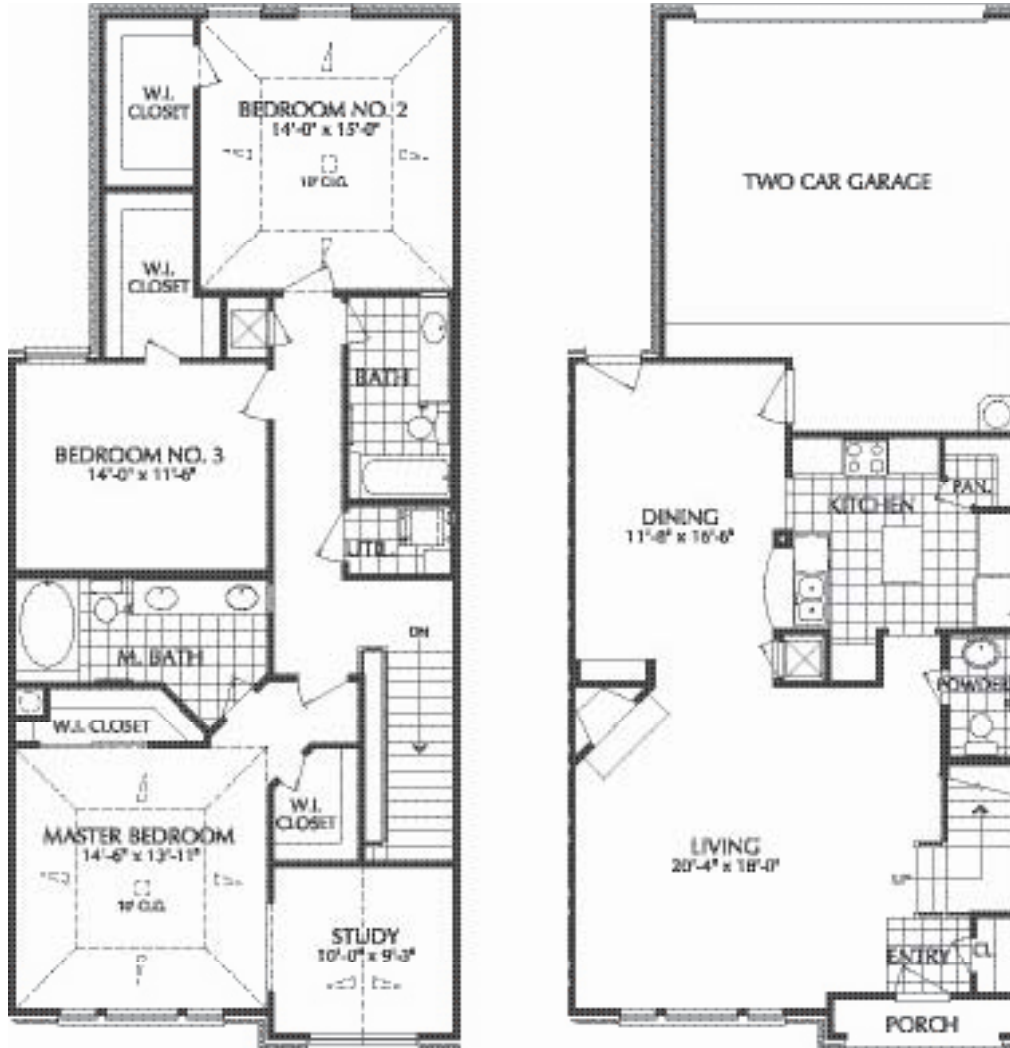

Plan O

3 BEDROOM / 3 BATH
1826 SQ. FT.

FLOOR PLAN P

Villas
at
San Brisas

2020 ELDRIDGE PARKWAY • HOUSTON • TX 77077
TEL: 281.752.7650 • FAX: 281.752.7670

Plan P

2 BEDROOM / 2 1/2 BATH
1715 SQ. FT.

FLOOR PLAN Q

Villas
at
San Brisas

2020 ELDRIDGE PARKWAY • HOUSTON • TX 77077
TEL: 281.752.7650 • FAX: 281.752.7670

Plan Q

3 BEDROOM / 2 1/2 BATH
2098 SQ. FT.

FLOOR PLAN R

Villas
at
San Brisas

2020 ELDRIDGE PARKWAY • HOUSTON • TX 77077
TEL: 281.752.7650 • FAX: 281.752.7670