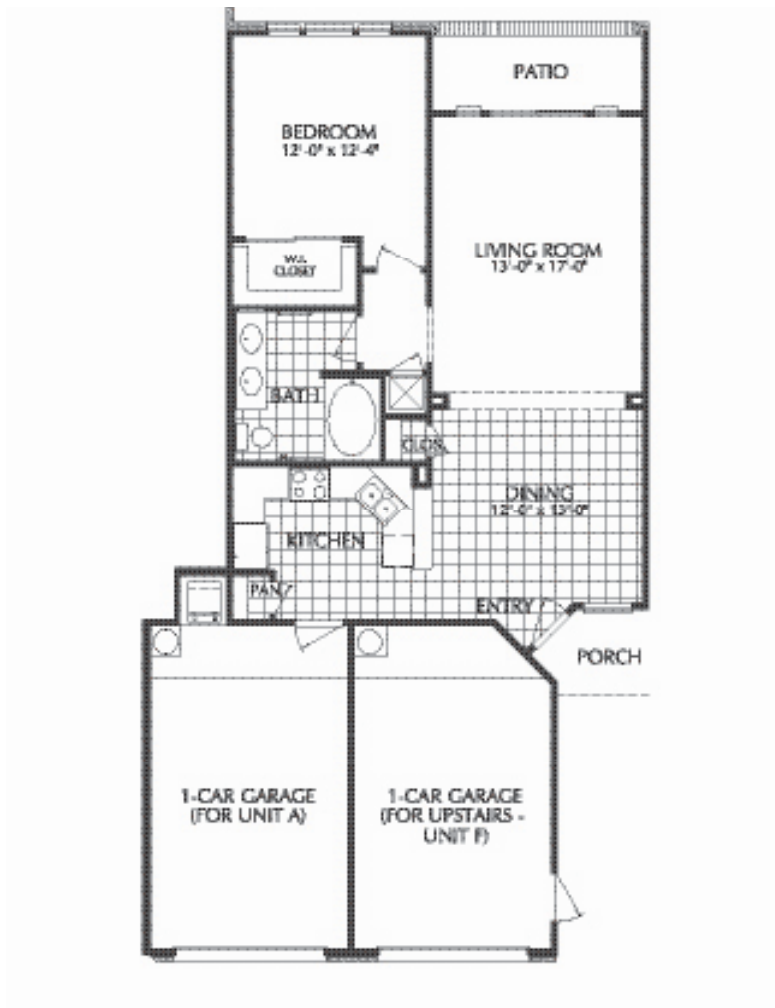

FLOOR PLAN
A

San Brisas

2020 ELDRIDGE PARKWAY • HOUSTON • TX 77077
TEL: 281.752.7650 • FAX: 281.752.7670

Plan A

1 BEDROOM / 1 BATH
886 SQ.FT.

FLOOR PLAN
B

San Brisas

2020 ELDRIDGE PARKWAY • HOUSTON • TX 77077
TEL: 281.752.7650 • FAX: 281.752.7670

Plan B

1 BEDROOM / 1 BATH / STUDY
1034 SQ.FT.

FLOOR PLAN C

San Brisas

2020 ELDRIDGE PARKWAY • HOUSTON • TX 77077
TEL: 281.752.7650 • FAX: 281.752.7670

Plan C

2 BEDROOM / 2 BATH
1212 SQ. FT.

FLOOR PLAN D

San Brisas

2020 ELDRIDGE PARKWAY • HOUSTON • TX 77077
TEL: 281.752.7650 • FAX: 281.752.7670

Plan D

2 BEDROOM / 2 BATH
1224 SQ. FT.

F
L O O R P L A N
E

San Brisas

2020 ELDRIDGE PARKWAY • HOUSTON • TX 77077
TEL: 281.752.7650 • FAX: 281.752.7670

Plan E

2 BEDROOM / 2 BATH
1236 SQ. FT.

F FLOOR PLAN

San Brisas

2020 ELDRIDGE PARKWAY • HOUSTON • TX 77077
TEL: 281.752.7650 • FAX: 281.752.7670

Plan F

2 BEDROOM / 2 BATH
1240 SQ. FT.

FLOOR PLAN G