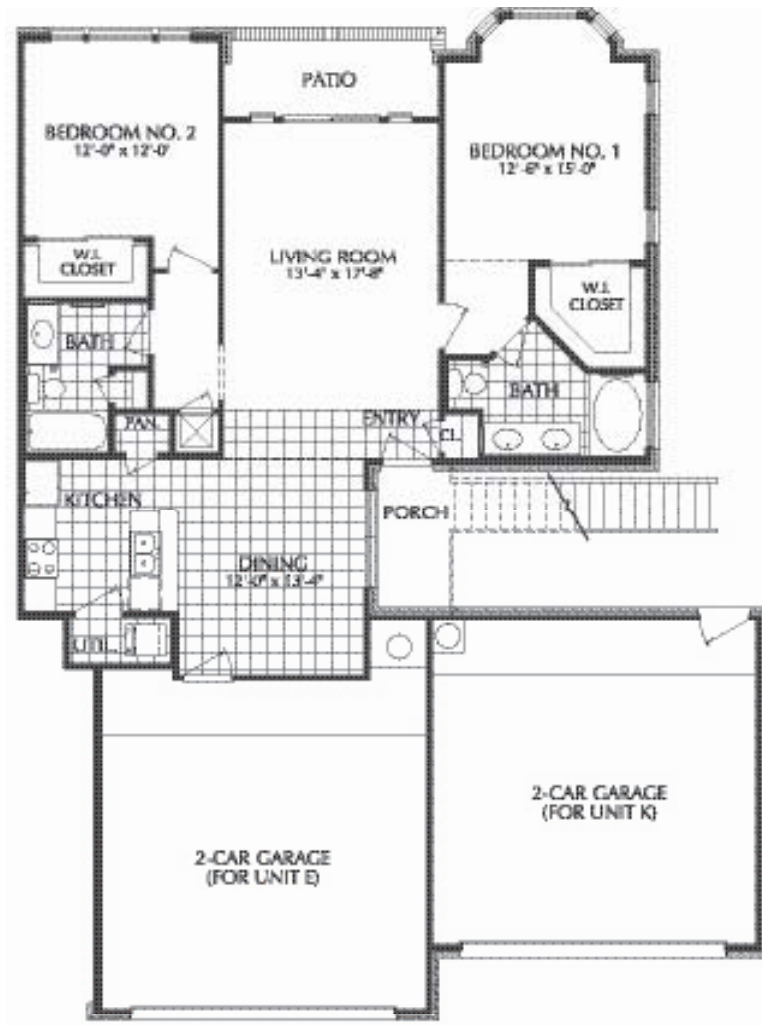

FLOOR PLAN
A

San Brisas

2020 ELDRIDGE PARKWAY • HOUSTON • TX 77077
TEL: 281.752.7650 • FAX: 281.752.7670

Plan A

1 BEDROOM / 1 BATH
886 SQ.FT.

FLOOR PLAN
B

San Brisas

2020 ELDRIDGE PARKWAY • HOUSTON • TX 77077
TEL: 281.752.7650 • FAX: 281.752.7670

Plan B

1 BEDROOM / 1 BATH / STUDY
1034 SQ.FT.

FLOOR PLAN C

San Brisas

2020 ELDRIDGE PARKWAY • HOUSTON • TX 77077
TEL: 281.752.7650 • FAX: 281.752.7670

Plan C

2 BEDROOM / 2 BATH
1212 SQ. FT.

FLOOR PLAN D

San Brisas

2020 ELDRIDGE PARKWAY • HOUSTON • TX 77077
TEL: 281.752.7650 • FAX: 281.752.7670

Plan D

2 BEDROOM / 2 BATH
1224 SQ. FT.

F
L O O R P L A N
E

San Brisas

2020 ELDRIDGE PARKWAY • HOUSTON • TX 77077
TEL: 281.752.7650 • FAX: 281.752.7670

Plan E

2 BEDROOM / 2 BATH
1236 SQ. FT.

F FLOOR PLAN

San Brisas

2020 ELDRIDGE PARKWAY • HOUSTON • TX 77077
TEL: 281.752.7650 • FAX: 281.752.7670

Plan F

2 BEDROOM / 2 BATH
1240 SQ. FT.

FLOOR PLAN G