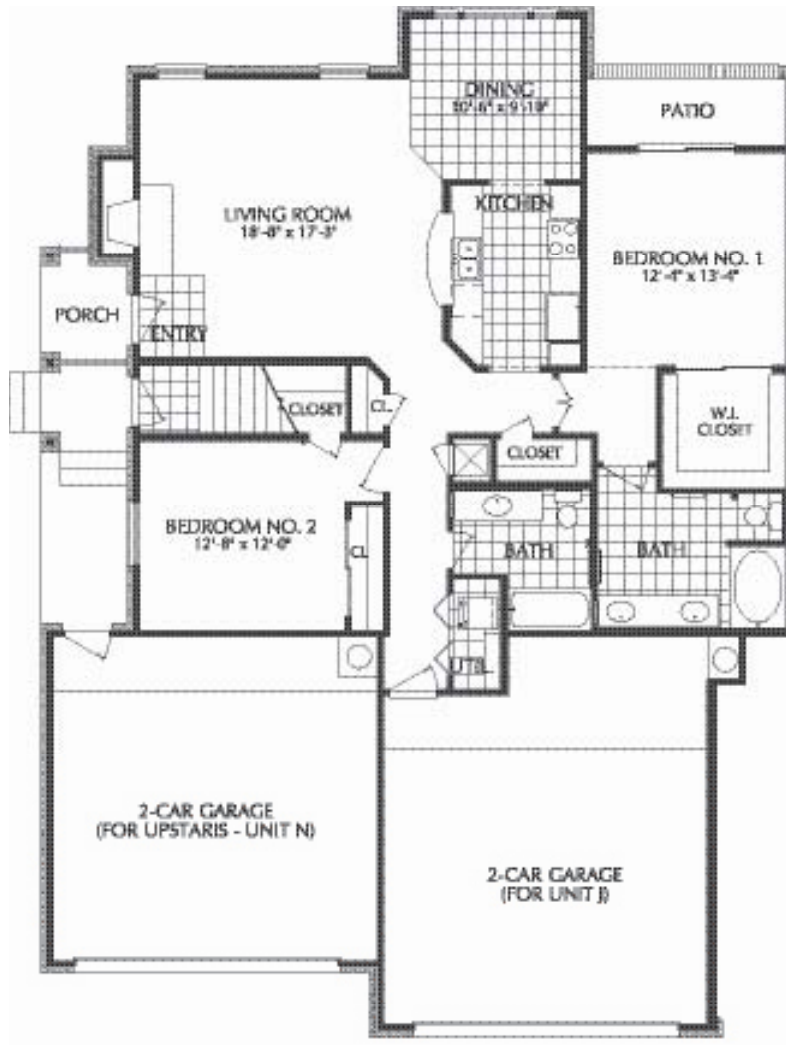

Plan E

2 BEDROOM / 2 BATH
1236 SQ. FT.

F FLOOR PLAN

San Brisas

2020 ELDRIDGE PARKWAY • HOUSTON • TX 77077
TEL: 281.752.7650 • FAX: 281.752.7670

Plan F

2 BEDROOM / 2 BATH
1240 SQ. FT.

FLOOR PLAN G

San Brisas

2020 ELDRIDGE PARKWAY • HOUSTON • TX 77077
TEL: 281.752.7650 • FAX: 281.752.7670

Plan G

2 BEDROOM / 2 BATH
1332 SQ. FT.

F
L O O R P L A N
H

San Brisas

2020 ELDRIDGE PARKWAY • HOUSTON • TX 77077
TEL: 281.752.7650 • FAX: 281.752.7670

Plan H

2 BEDROOM / 2 BATH
1388 SQ. FT.

FLOOR PLAN J

San Brisas

2020 ELDRIDGE PARKWAY • HOUSTON • TX 77077
TEL: 281.752.7650 • FAX: 281.752.7670

Plan J

2 BEDROOM / 2 BATH
1393 SQ. FT.

FLOOR PLAN K