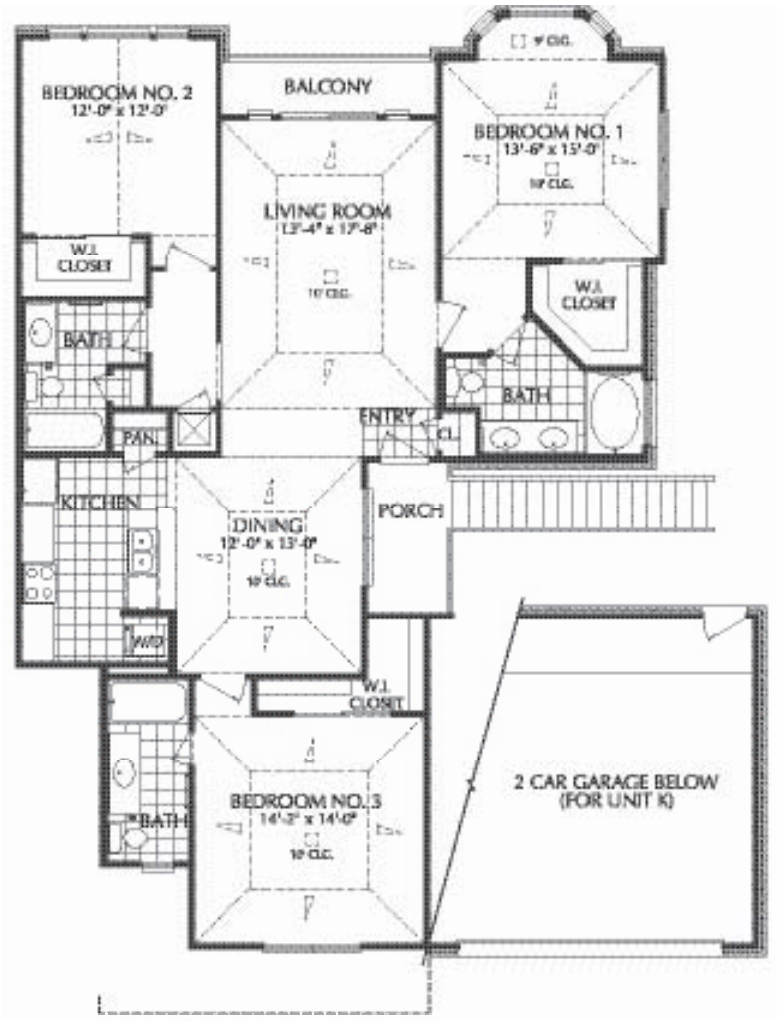

Plan H

2 BEDROOM / 2 BATH
1388 SQ. FT.

FLOOR PLAN J

San Brisas

2020 ELDRIDGE PARKWAY • HOUSTON • TX 77077
TEL: 281.752.7650 • FAX: 281.752.7670

Plan J

2 BEDROOM / 2 BATH
1393 SQ. FT.

FLOOR PLAN K

San Brisas

2020 ELDRIDGE PARKWAY • HOUSTON • TX 77077
TEL: 281.752.7650 • FAX: 281.752.7670

Plan K

3 BEDROOM / 3 BATH
1587 SQ. FT.

FLOOR PLAN L

San Brisas

2020 ELDRIDGE PARKWAY • HOUSTON • TX 77077
TEL: 281.752.7650 • FAX: 281.752.7670

Plan L

3 BEDROOM / 3 BATH
1568 SQ. FT.

FLOOR PLAN M

San Brisas

RIDGE PARKWAY • HOUSTON • TX 77077
1.752.7650 • FAX: 281.752.7670

Plan M

3 BEDROOM / 3 BATH
1778 SQ. FT.

FLOOR PLAN
N