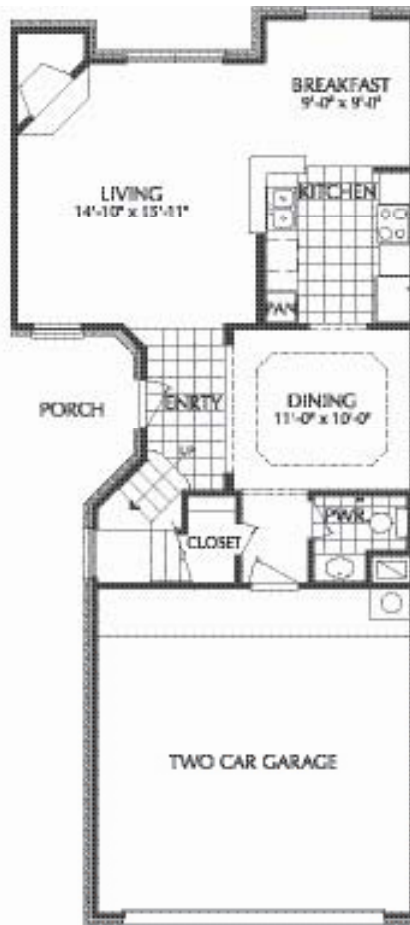

FLOOR PLAN P

Villas
at
San Brisas

2020 ELDRIDGE PARKWAY • HOUSTON • TX 77077
TEL: 281.752.7650 • FAX: 281.752.7670

Plan P

2 BEDROOM / 2 1/2 BATH
1715 SQ. FT.