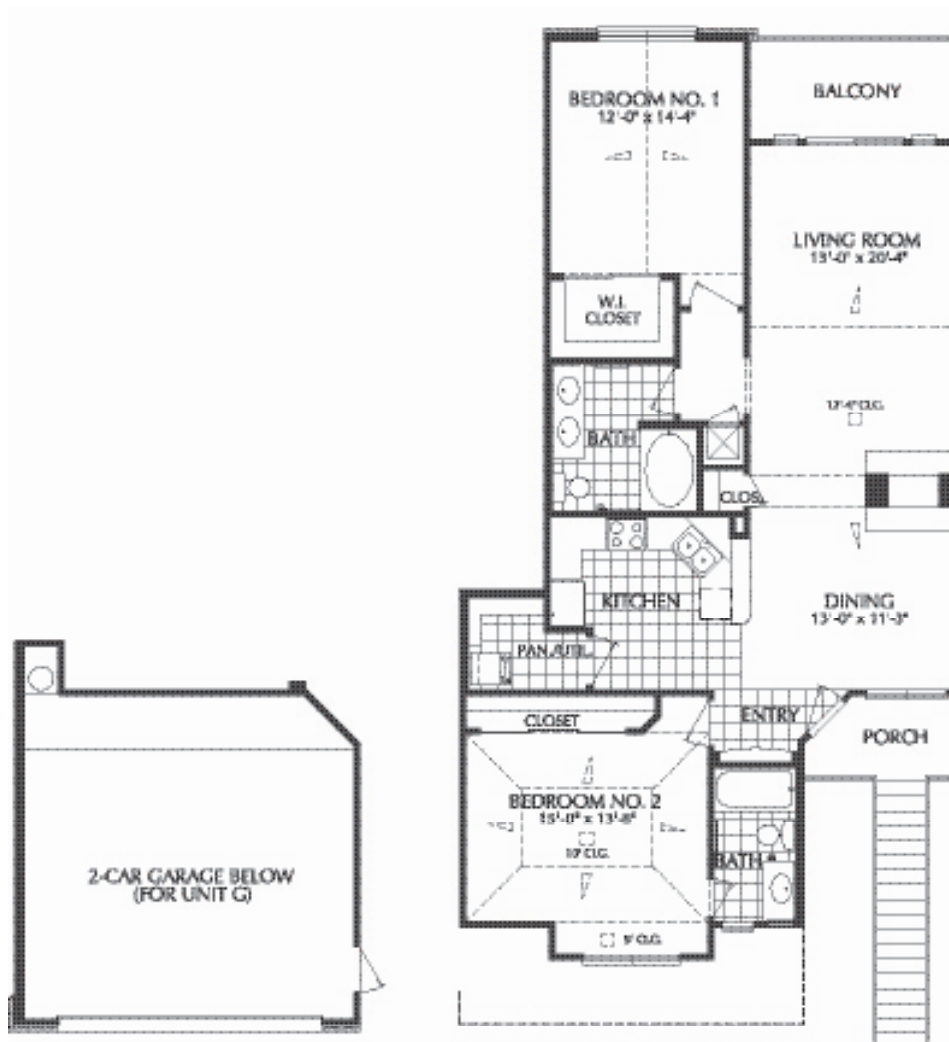

Plan E

2 BEDROOM / 2 BATH
1236 SQ. FT.

F FLOOR PLAN

San Brisas

2020 ELDRIDGE PARKWAY • HOUSTON • TX 77077
TEL: 281.752.7650 • FAX: 281.752.7670

Plan F

2 BEDROOM / 2 BATH
1240 SQ. FT.

FLOOR PLAN G

Plan H

2 BEDROOM / 2 BATH
1388 SQ. FT.

FLOOR PLAN J

San Brisas

2020 ELDRIDGE PARKWAY • HOUSTON • TX 77077
TEL: 281.752.7650 • FAX: 281.752.7670

Plan J

2 BEDROOM / 2 BATH
1393 SQ. FT.

FLOOR PLAN K