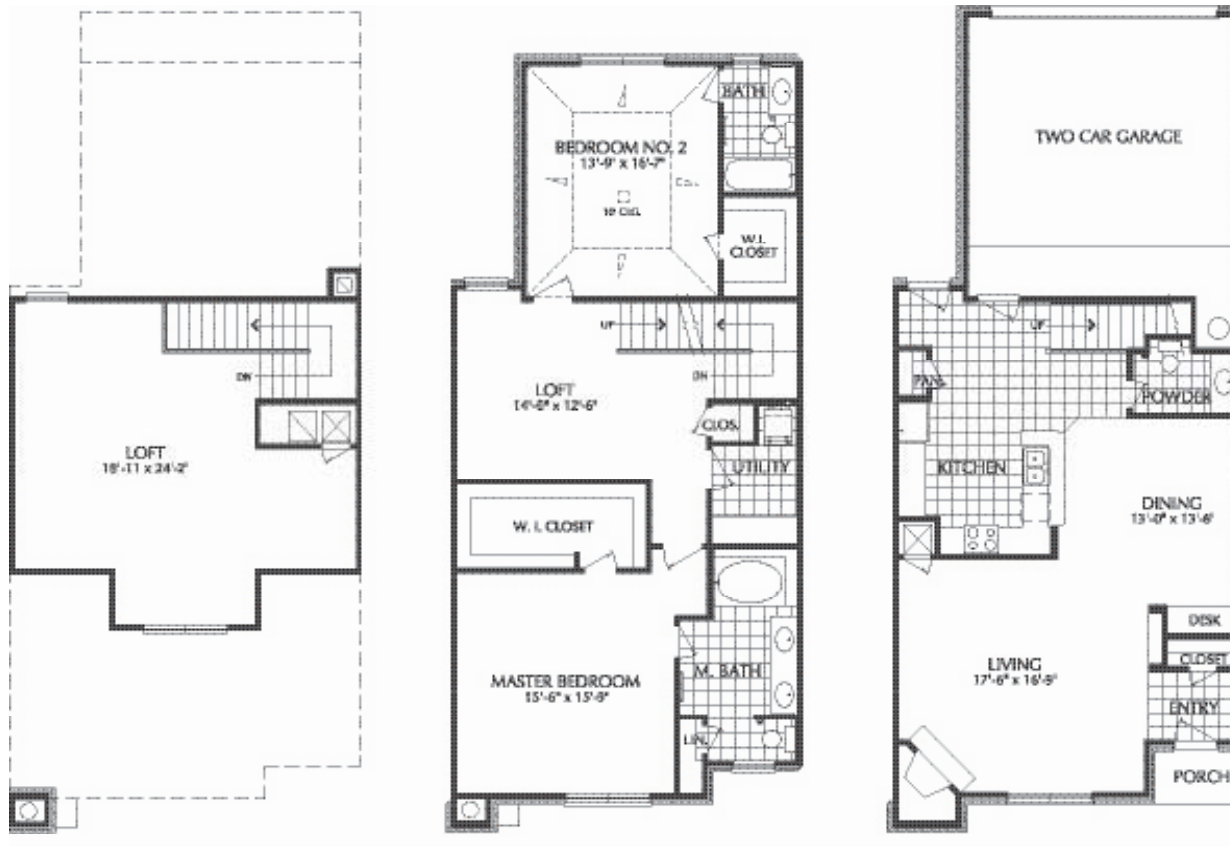

FLOOR PLAN R

Villas
at
San Brisas

2020 ELDRIDGE PARKWAY • HOUSTON • TX 77077
TEL: 281.752.7650 • FAX: 281.752.7670

Plan R

2 BEDROOM / 2 1/2 BATH / LOFT
2452 SQ. FT.