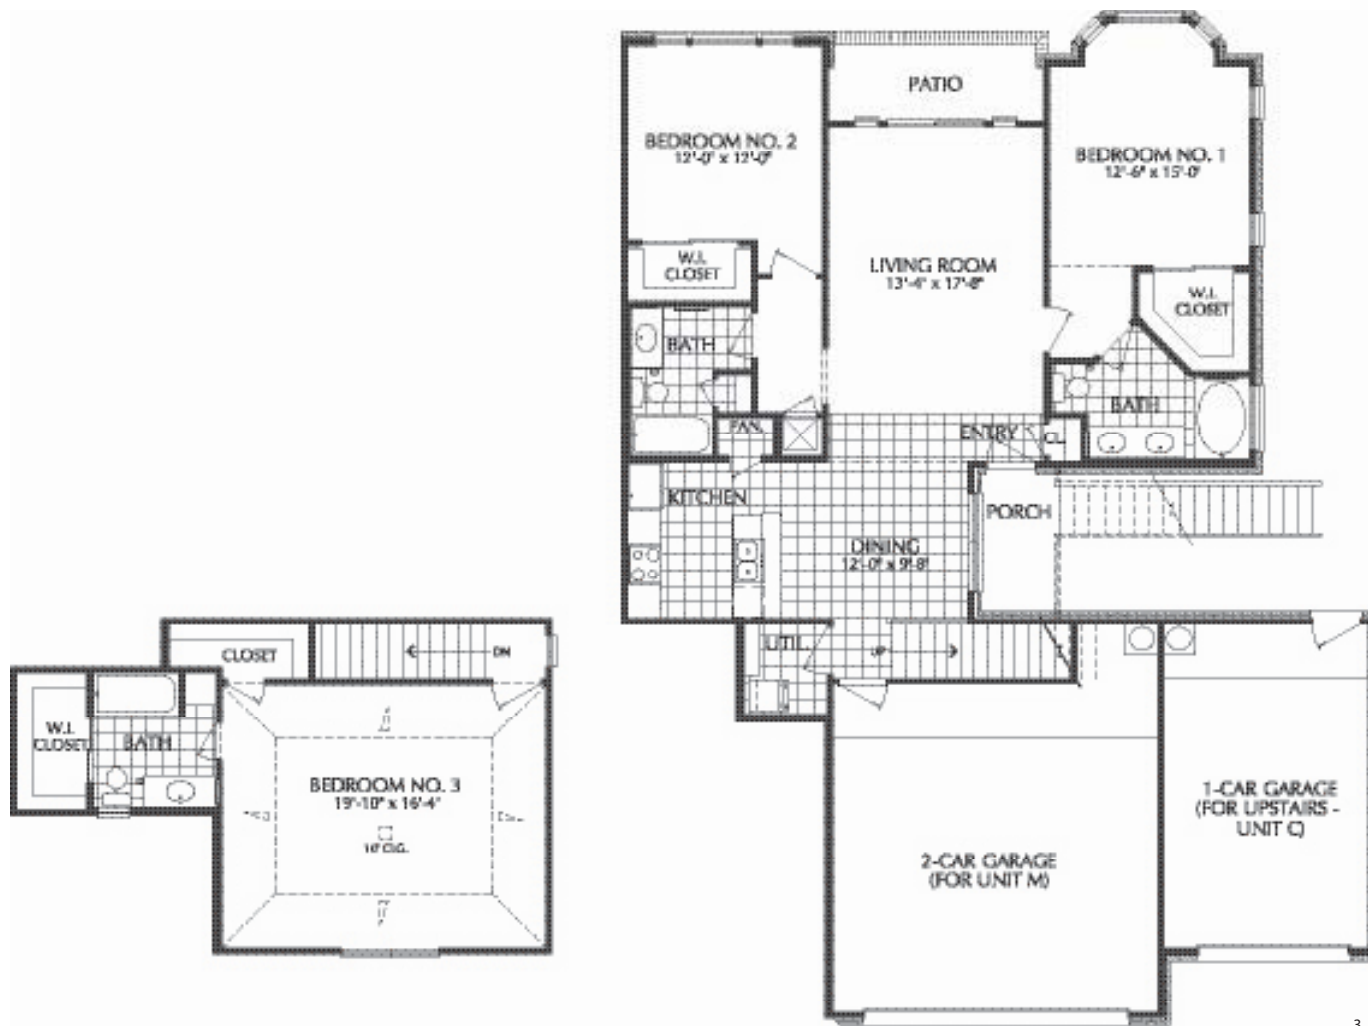

Plan L

3 BEDROOM / 3 BATH
1568 SQ. FT.

FLOOR PLAN M

San Brisas

RIDGE PARKWAY • HOUSTON • TX 77077
1.752.7650 • FAX: 281.752.7670

Plan M

3 BEDROOM / 3 BATH
1778 SQ. FT.

FLOOR PLAN
N