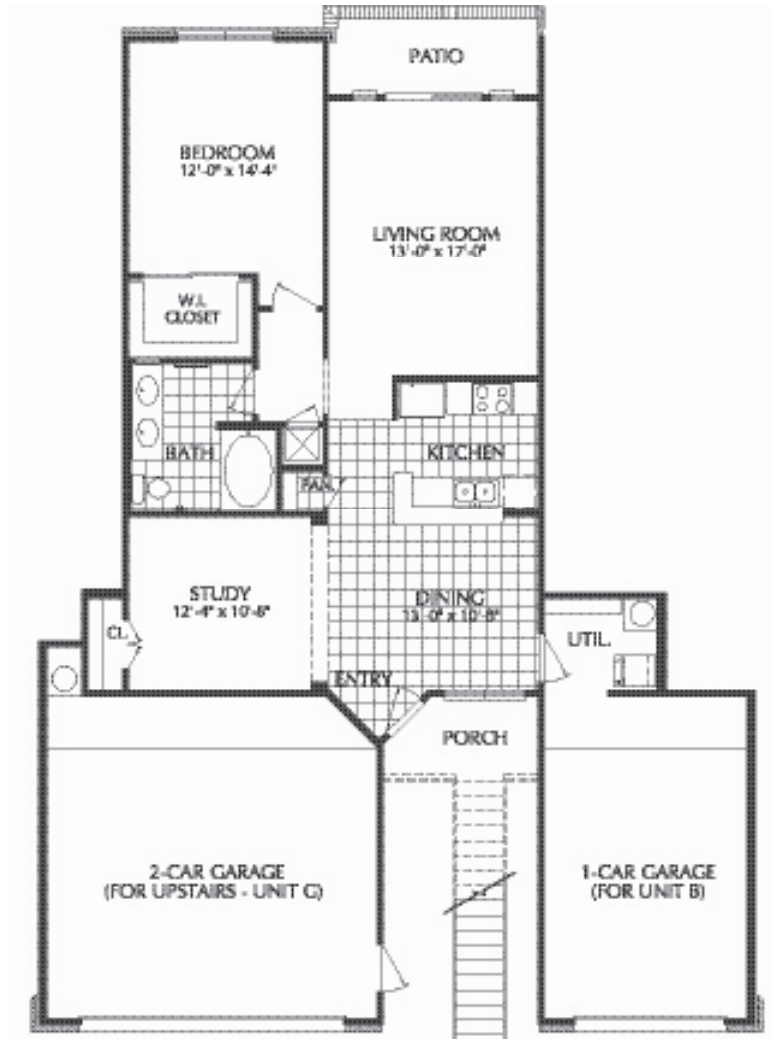

FLOOR PLAN
A

San Brisas

2020 ELDRIDGE PARKWAY • HOUSTON • TX 77077
TEL: 281.752.7650 • FAX: 281.752.7670

Plan A

1 BEDROOM / 1 BATH
886 SQ.FT.

FLOOR PLAN
B

San Brisas

2020 ELDRIDGE PARKWAY • HOUSTON • TX 77077
TEL: 281.752.7650 • FAX: 281.752.7670

Plan B

1 BEDROOM / 1 BATH / STUDY
1034 SQ.FT.

FLOOR PLAN C

San Brisas

2020 ELDRIDGE PARKWAY • HOUSTON • TX 77077
TEL: 281.752.7650 • FAX: 281.752.7670

Plan C

2 BEDROOM / 2 BATH
1212 SQ. FT.

FLOOR PLAN D

San Brisas

2020 ELDRIDGE PARKWAY • HOUSTON • TX 77077
TEL: 281.752.7650 • FAX: 281.752.7670

Plan D

2 BEDROOM / 2 BATH
1224 SQ. FT.

F
L O O R P L A N
E

San Brisas

2020 ELDRIDGE PARKWAY • HOUSTON • TX 77077
TEL: 281.752.7650 • FAX: 281.752.7670

Plan E

2 BEDROOM / 2 BATH
1236 SQ. FT.

F FLOOR PLAN

San Brisas

2020 ELDRIDGE PARKWAY • HOUSTON • TX 77077
TEL: 281.752.7650 • FAX: 281.752.7670

Plan F

2 BEDROOM / 2 BATH
1240 SQ. FT.

FLOOR PLAN G